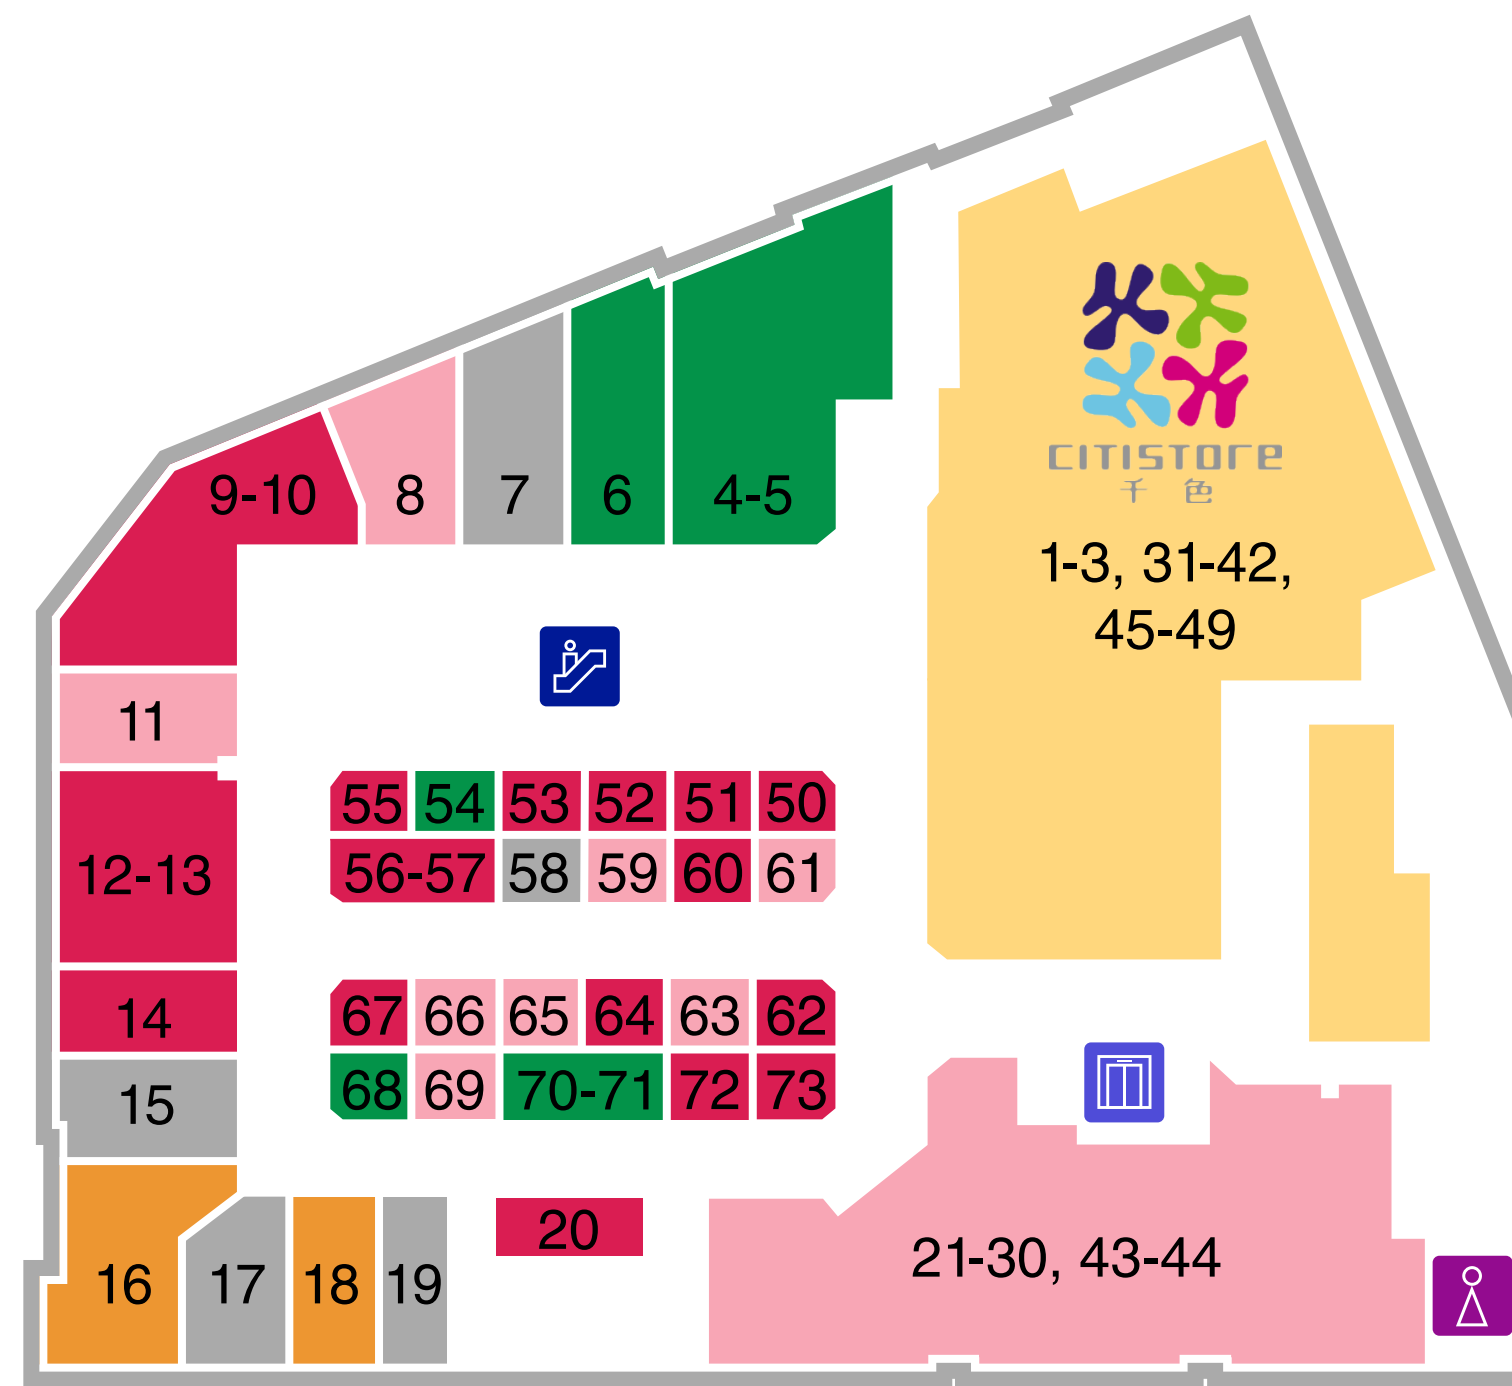

**BEAUTY / PERSONAL CARE / HEALTH PRODUCTS**

**BANK / ENTERTAINMENT / OTHERS**

**ELEVATOR**

**CONCIERGE**

**FOOD & BEVERAGE**

**AUDIO-VISUAL / TELECOM**

**DEPT STORE / SUPERMARKET / CONVENIENCE STORE**

**LIFT**

**PARKING**

**TOILET**

**MOBILE PHONE CHARGER STATION**

KOLOUR · YUEN LONG

**2/F**

KOLOUR · YUEN LONG

**3/F**

KOLOUR · YUEN LONG

■ DEPT STORE / SUPERMARKET / CONVENIENCE STORE

LIFT

TOILET